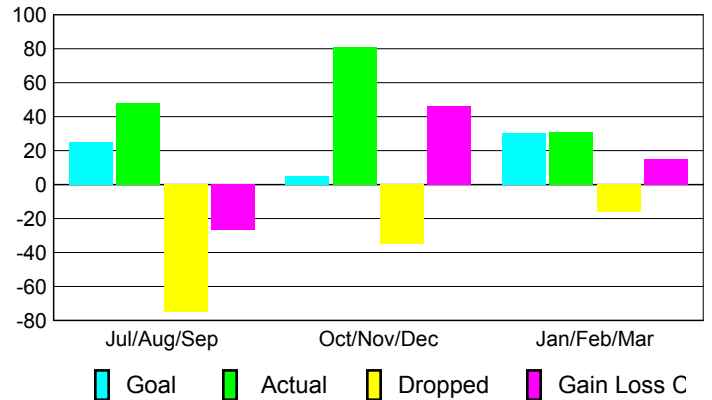

Membership Results 2009-2010

Goal, New, Dropped, Gain/Loss

Comparison of Membership Gain/Loss

Current Year Compared to the Previous Year