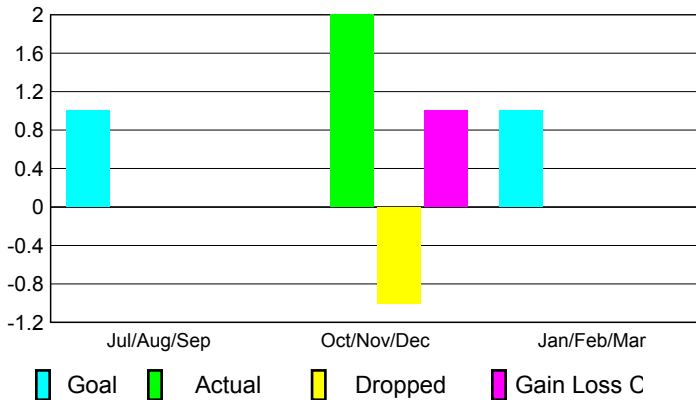

2009-2010 GMT Quarterly Report for District (or Undistricted) **District 114 O**

GMT: **Horst P. Kirchgatterer**

Location: **AUSTRIA**

GMT CA: **4**

CLUBS

Club Results
2009-2010

Clubs
2008-2009

Month	New Club Goal	Actual New Clubs	Actual Dropped Clubs	Gain/Loss of Clubs	Gain/Loss of Clubs
Jul/Aug/Sep	1	0	0	0	1
Oct/Nov/Dec	0	2	-1	1	0
Jan/Feb/Mar	1	0	0	0	0
Totals	2	2	-1	1	1

Club Results 2009-2010

Goal, New, Dropped, Gain/Loss

Comparison of Club Gain/Loss

Current Year Compared to the Previous Year