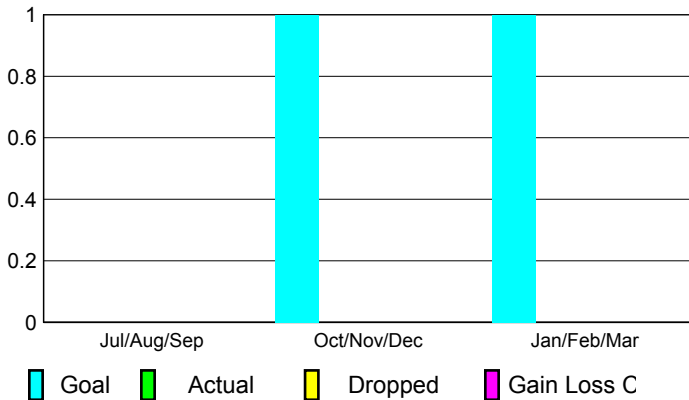

2009-2010 GMT Quarterly Report for District (or Undistricted) **District 114 W**

GMT: **Horst P. Kirchgatterer**

Location: **AUSTRIA**

GMT CA: **4**

CLUBS

Club Results
2009-2010

Clubs
2008-2009

Month	New Club Goal	Actual New Clubs	Actual Dropped Clubs	Gain/Loss of Clubs	Gain/Loss of Clubs
Jul/Aug/Sep	0	0	0	0	0
Oct/Nov/Dec	1	0	0	0	0
Jan/Feb/Mar	1	0	0	0	1
Totals	2	0	0	0	1

Club Results 2009-2010

Goal, New, Dropped, Gain/Loss

Comparison of Club Gain/Loss

Current Year Compared to the Previous Year