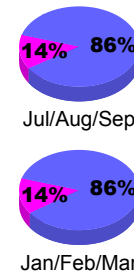

Membership Results 2009-2010

Goal, New, Dropped, Gain/Loss

Comparison of Membership Gain/Loss

Current Year Compared to the Previous Year

Gender Comparison 2009-2010

Male

Female

2009-2010 GMT Quarterly Report for District (or Undistricted) **District 114 M**