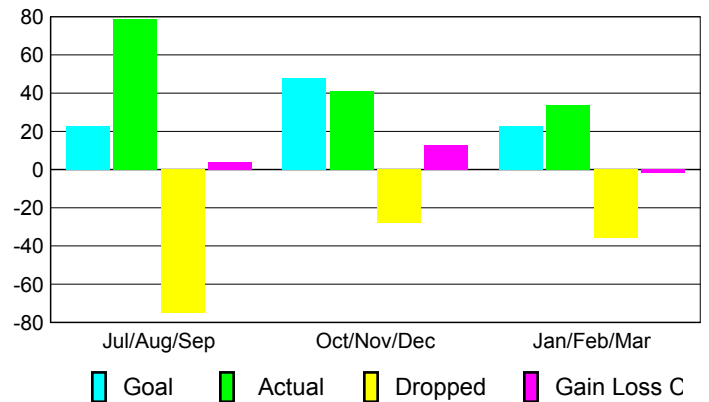

Membership Results 2009-2010

Goal, New, Dropped, Gain/Loss