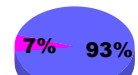

Oct/Nov/Dec