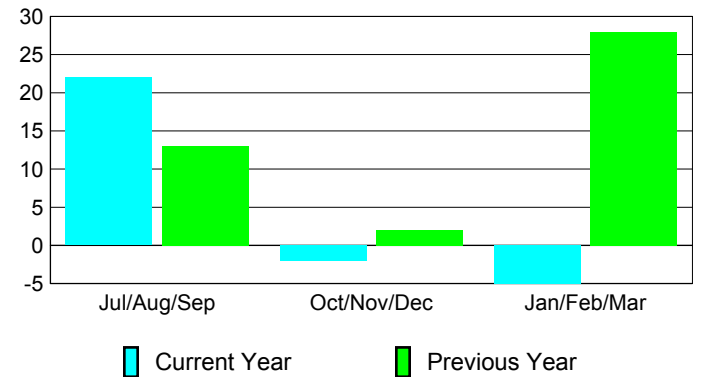

Goal, New, Dropped, Gain/Loss

Comparison of Club Gain/Loss

Current Year Compared to the Previous Year

YTD Status Quo Clubs 2009-2010

Status Quo Clubs Compared to Status Quo Members

MEMBERSHIP

Membership Results
2009-2010

Membership
2008-2009

Month	Net Memb Goal	Actual New Memb	Actual Dropped Memb	Gain/Loss of Memb	Gain/Loss of Memb
Jul/Aug/Sep	0	66	-44	22	13
Oct/Nov/Dec	30	27	-29	-2	2
Jan/Feb/Mar	30	12	-17	-5	28
Totals	60	105	-90	15	43

Membership Results 2009-2010

Goal, New, Dropped, Gain/Loss

Comparison of Membership Gain/Loss

Current Year Compared to the Previous Year

Gender Comparison 2009-2010

Jul/Aug/Sep

Oct/Nov/Dec

Jan/Feb/Mar