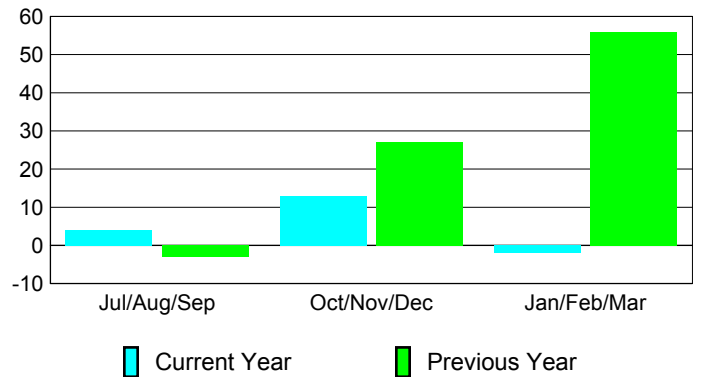

Comparison of Membership Gain/Loss

Current Year Compared to the Previous Year