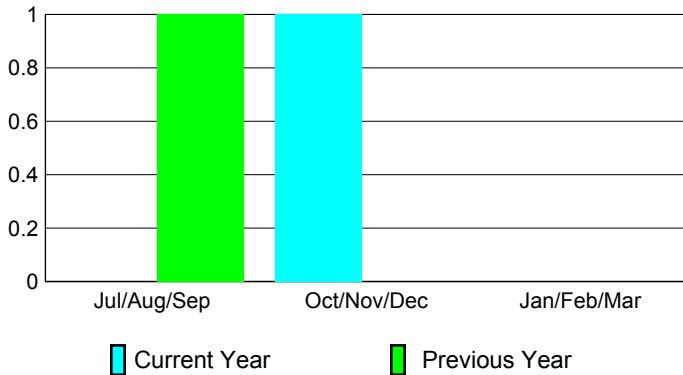

2009-2010 GMT Quarterly Report for District (or Undistricted) **District 114 O**

GMT: **Horst P. Kirchgatterer**

Location: **AUSTRIA**

GMT CA: **4**

CLUBS

Club Results
2009-2010

Clubs
2008-2009

Month	New Club Goal	Actual New Clubs	Actual Dropped Clubs	Gain/Loss of Clubs	Gain/Loss of Clubs
Jul/Aug/Sep	1	0	0	0	1
Oct/Nov/Dec	0	2	-1	1	0
Jan/Feb/Mar	1	0	0	0	0
Totals	2	2	-1	1	1

Club Results 2009-2010

Goal, New, Dropped, Gain/Loss

Comparison of Club Gain/Loss

Current Year Compared to the Previous Year

YTD Status Quo Clubs 2009-2010

Status Quo Clubs Compared to Status Quo Members

MEMBERSHIP

Membership Results
2009-2010

Membership
2008-2009

Month	Net Memb Goal	Actual New Memb	Actual Dropped Memb	Gain/Loss of Memb	Gain/Loss of Memb
Jul/Aug/Sep	25	48	-75	-27	-11
Oct/Nov/Dec	5	81	-35	46	34
Jan/Feb/Mar	30	31	-16	15	-15
Totals	60	160	-126	34	8

Membership Results 2009-2010

Goal, New, Dropped, Gain/Loss

Comparison of Membership Gain/Loss

Current Year Compared to the Previous Year

Gender Comparison 2009-2010

Male

Female