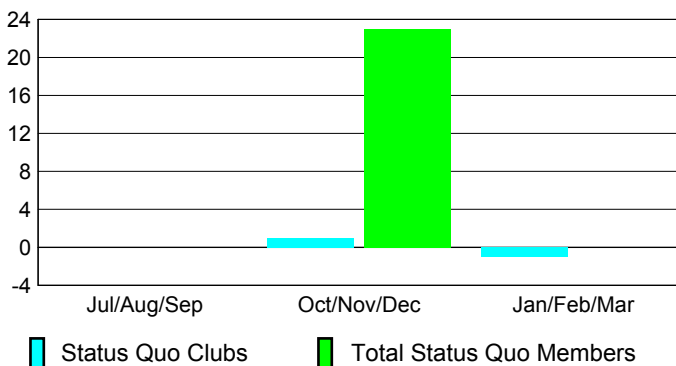

Goal, New, Dropped, Gain/Loss

Comparison of Club Gain/Loss

Current Year Compared to the Previous Year

YTD Status Quo Clubs 2009-2010

Status Quo Clubs Compared to Status Quo Members

MEMBERSHIP

Membership Results
2009-2010