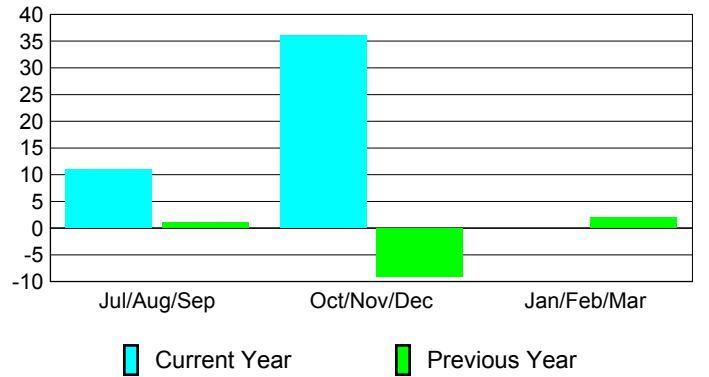

Comparison of Membership Gain/Loss

Current Year Compared to the Previous Year