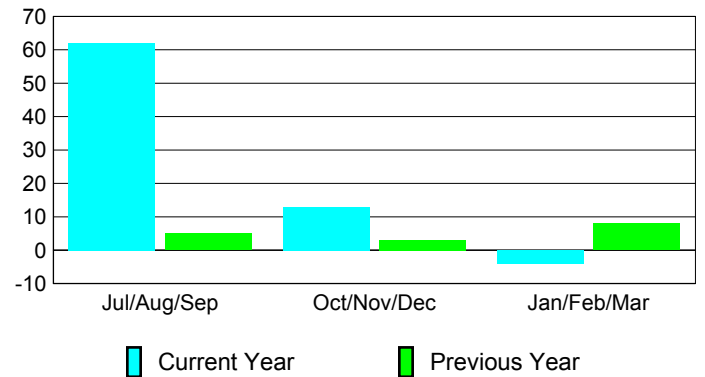

Gender Comparison 2009-2010

Jul/Aug/Sep

Oct/Nov/Dec

Jan/Feb/Mar

Male

Female