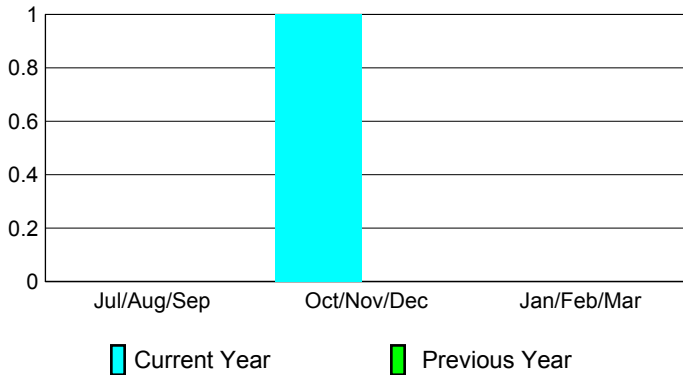

2009-2010 GMT Quarterly Report for District (or Undistricted) **District 102 E**

GMT: **Horst P. Kirchgatterer**

Location: **SWITZERLAND**

GMT CA: **4**

CLUBS

Club Results
2009-2010

Clubs
2008-2009

Month	New Club Goal	Actual New Clubs	Actual Dropped Clubs	Gain/Loss of Clubs	Gain/Loss of Clubs
Jul/Aug/Sep	1	0	0	0	0
Oct/Nov/Dec	0	1	0	1	0
Jan/Feb/Mar	1	0	0	0	0
Totals	2	1	0	1	0

Club Results 2009-2010

Goal, New, Dropped, Gain/Loss

Comparison of Club Gain/Loss

Current Year Compared to the Previous Year

YTD Status Quo Clubs 2009-2010

Status Quo Clubs Compared to Status Quo Members

MEMBERSHIP

Membership Results
2009-2010

Membership
2008-2009

Month	Net Memb Goal	Actual New Memb	Actual Dropped Memb	Gain/Loss of Memb	Gain/Loss of Memb
Jul/Aug/Sep	23	27	-45	-18	-1
Oct/Nov/Dec	1	59	-22	37	10
Jan/Feb/Mar	20	21	-18	3	1
Totals	44	107	-85	22	10

Membership Results 2009-2010

Goal, New, Dropped, Gain/Loss

Comparison of Membership Gain/Loss

Current Year Compared to the Previous Year

Gender Comparison 2009-2010

Jul/Aug/Sep

Oct/Nov/Dec

Jan/Feb/Mar

Male

Female