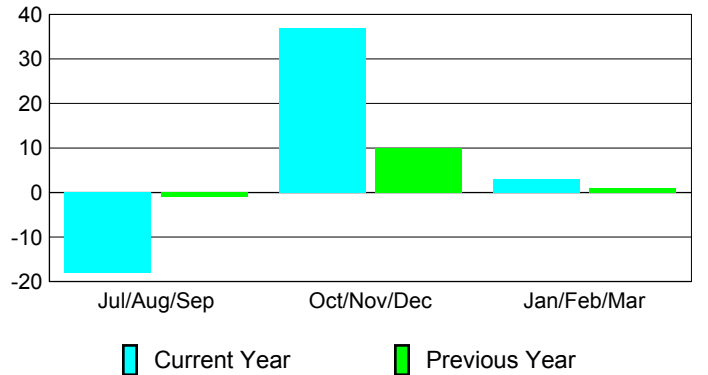

Gender Comparison 2009-2010

Jul/Aug/Sep

Oct/Nov/Dec

Jan/Feb/Mar

Male

Female