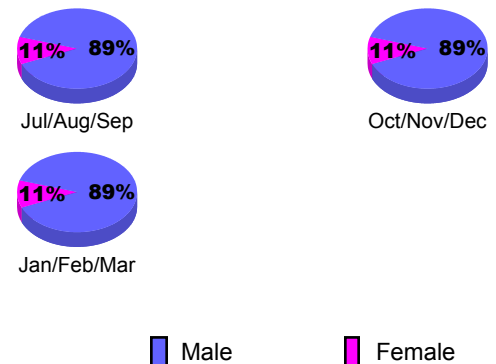

Gender Comparison 2009-2010