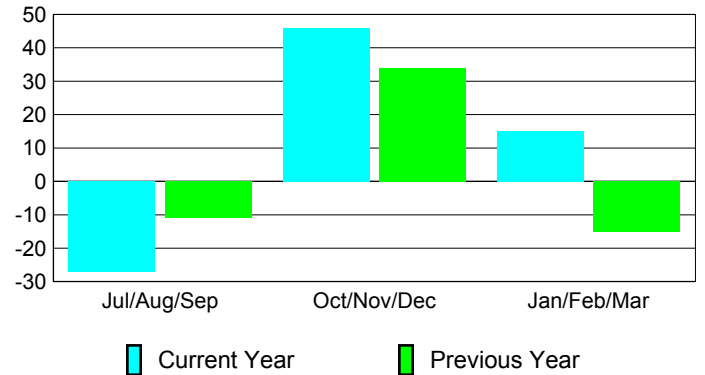

Gender Comparison 2009-2010

Male

Female