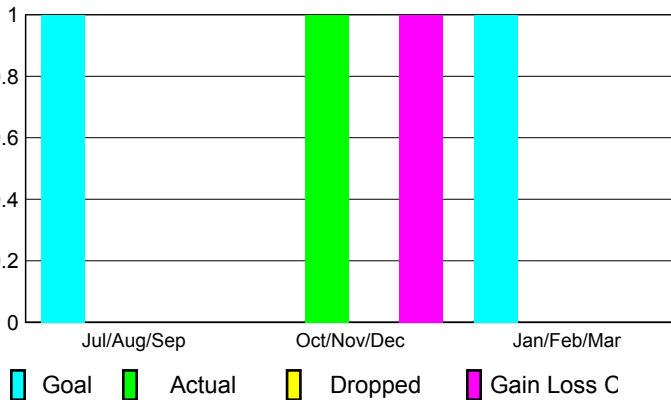

GMT: **Horst P. Kirchgatterer**

Location: **SWITZERLAND**

GMT CA: **4**

CLUBS

Club Results
2009-2010

Clubs
2008-2009

Month	New Club Goal	Actual New Clubs	Actual Dropped Clubs	Gain/Loss of Clubs	Gain/Loss of Clubs
Jul/Aug/Sep	1	0	0	0	0
Oct/Nov/Dec	0	1	0	1	0
Jan/Feb/Mar	1	0	0	0	0
Totals	2	1	0	1	0

Club Results 2009-2010

Goal, New, Dropped, Gain/Loss

Comparison of Club Gain/Loss

Current Year Compared to the Previous Year

YTD Status Quo Clubs 2009-2010

Status Quo Clubs Compared to Status Quo Members

MEMBERSHIP