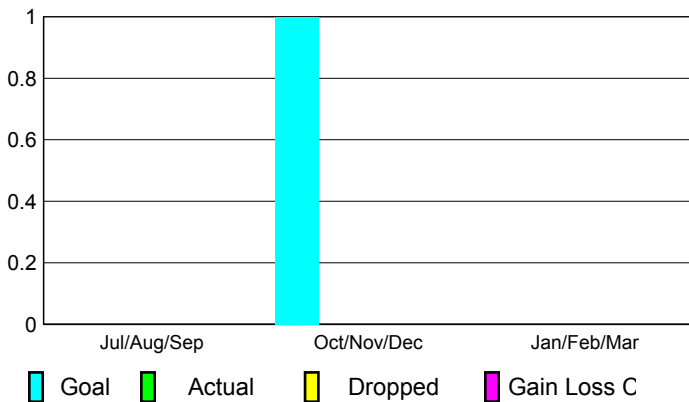

Club Results 2009-2010

Goal, New, Dropped, Gain/Loss

Comparison of Club Gain/Loss

Current Year Compared to the Previous Year

YTD Status Quo Clubs 2009-2010

Status Quo Clubs Compared to Status Quo Members

MEMBERSHIP