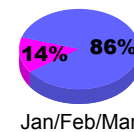

Gender Comparison 2009-2010