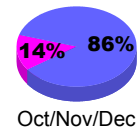

Gender Comparison 2009-2010