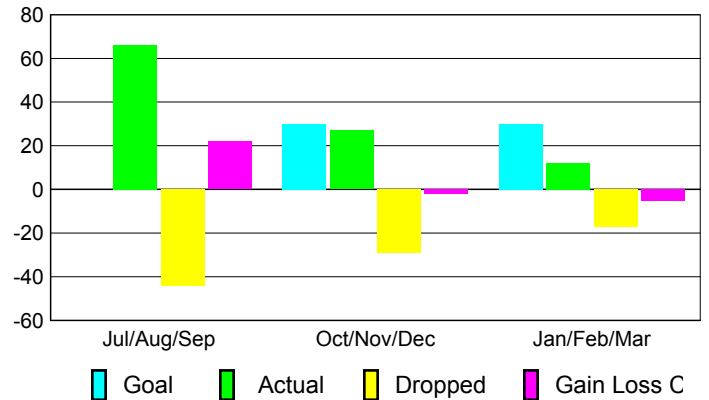

Membership Results 2009-2010

Goal, New, Dropped, Gain/Loss

Comparison of Membership Gain/Loss

Current Year Compared to the Previous Year