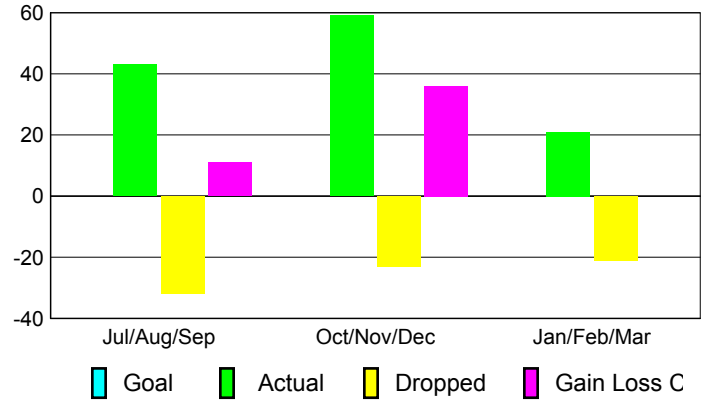

Membership Results 2009-2010

Goal, New, Dropped, Gain/Loss