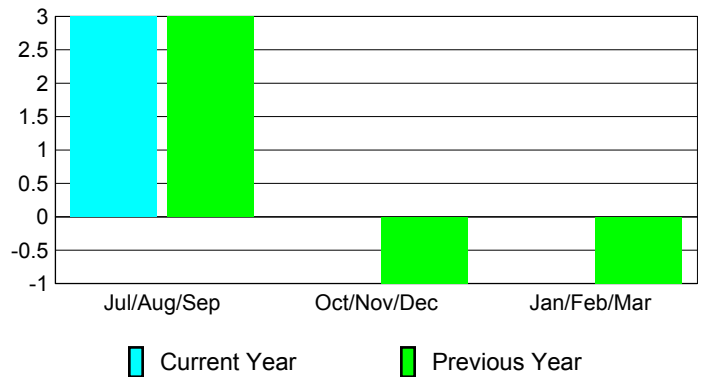

Gender Comparison 2009-2010

Jul/Aug/Sep

Oct/Nov/Dec

Jan/Feb/Mar

Male

Female