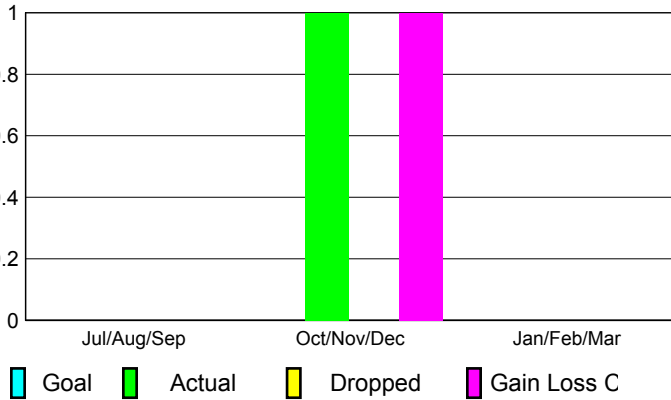

2009-2010 GMT Quarterly Report for District (or Undistricted) **District 114 M**

GMT: **Horst P. Kirchgatterer**

Location: **AUSTRIA**

GMT CA: **4**

CLUBS

Club Results
2009-2010

Clubs
2008-2009

Month	New Club Goal	Actual New Clubs	Actual Dropped Clubs	Gain/Loss of Clubs	Gain/Loss of Clubs
Jul/Aug/Sep	0	0	0	0	0
Oct/Nov/Dec	0	1	0	1	0
Jan/Feb/Mar	0	0	0	0	0
Totals	0	1	0	1	0

Club Results 2009-2010

Goal, New, Dropped, Gain/Loss