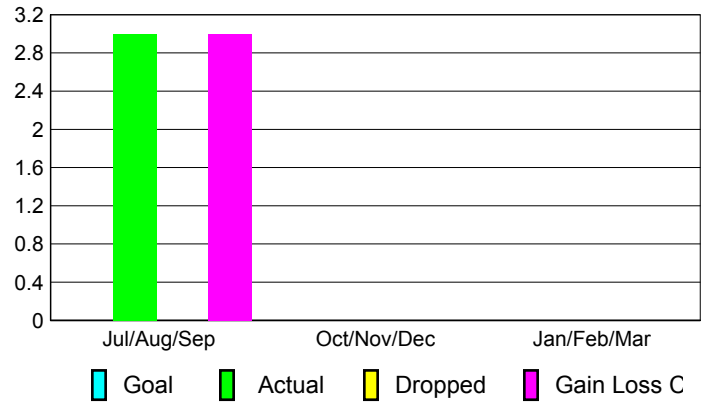

Membership Results 2009-2010

Goal, New, Dropped, Gain/Loss

Comparison of Membership Gain/Loss

Current Year Compared to the Previous Year