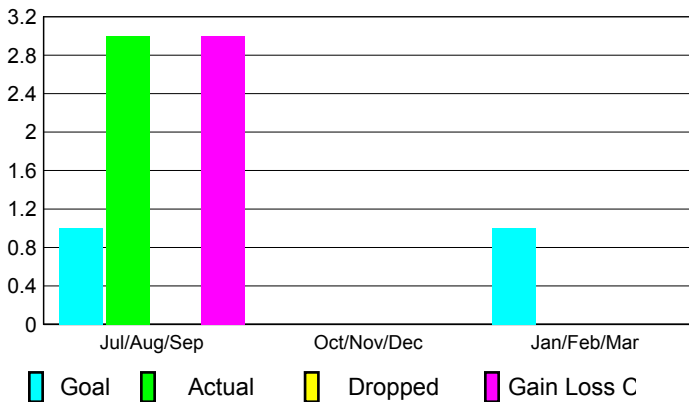

2009-2010 GMT Quarterly Report for District (or Undistricted) **District 102 C**

GMT: **Horst P. Kirchgatterer**

Location: **SWITZERLAND**

GMT CA: **4**

CLUBS

Club Results
2009-2010

Clubs
2008-2009

Month	New Club Goal	Actual New Clubs	Actual Dropped Clubs	Gain/Loss of Clubs	Gain/Loss of Clubs
Jul/Aug/Sep	1	3	0	3	0
Oct/Nov/Dec	0	0	0	0	0
Jan/Feb/Mar	1	0	0	0	0
Totals	2	3	0	3	0

Club Results 2009-2010

Goal, New, Dropped, Gain/Loss

Comparison of Club Gain/Loss

Current Year Compared to the Previous Year