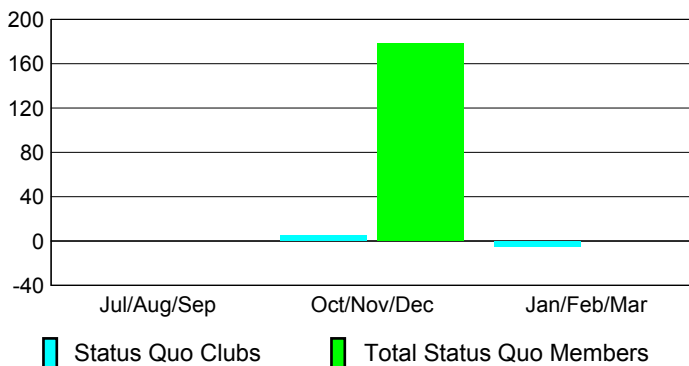

Clubs
2008-2009

Month	New Club Goal	Actual New Clubs	Actual Dropped Clubs	Gain/Loss of Clubs	Gain/Loss of Clubs
Jul/Aug/Sep	0	0	0	0	0
Oct/Nov/Dec	1	0	0	0	0
Jan/Feb/Mar	1	0	0	0	1
Totals	2	0	0	0	1

Club Results 2009-2010

Goal, New, Dropped, Gain/Loss

Comparison of Club Gain/Loss

Current Year Compared to the Previous Year

YTD Status Quo Clubs 2009-2010

Status Quo Clubs Compared to Status Quo Members

MEMBERSHIP

Membership Results
2009-2010

Membership
2008-2009

Month	Net Memb Goal	Actual New Memb	Actual Dropped Memb	Gain/Loss of Memb	Gain/Loss of Memb
Jul/Aug/Sep	0	66	-44	22	13
Oct/Nov/Dec	30	27	-29	-2	2
Jan/Feb/Mar	30	12	-17	-5	28
Totals	60	105	-90	15	43