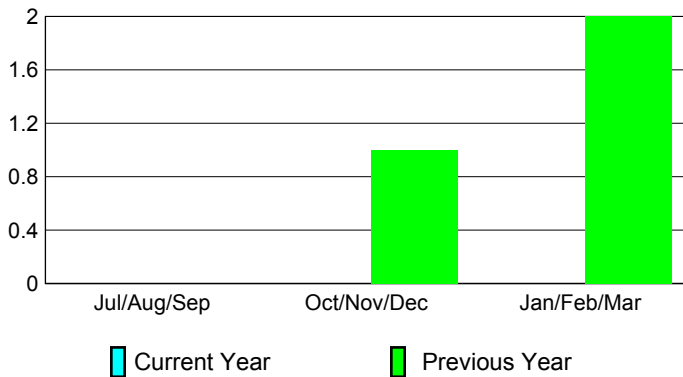

Club Results 2009-2010

Goal, New, Dropped, Gain/Loss

Comparison of Club Gain/Loss

Current Year Compared to the Previous Year

YTD Status Quo Clubs 2009-2010

Status Quo Clubs Compared to Status Quo Members

MEMBERSHIP