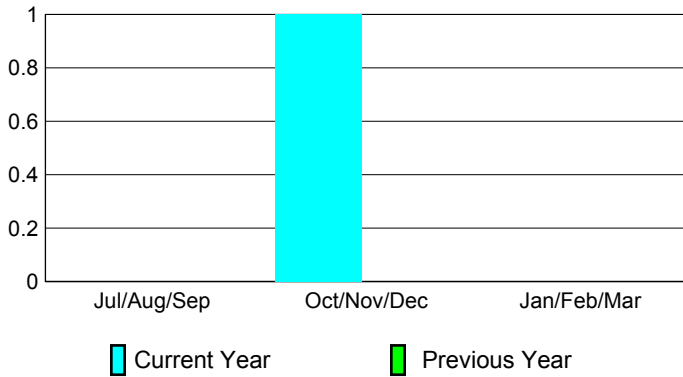

Comparison of Club Gain/Loss

Current Year Compared to the Previous Year