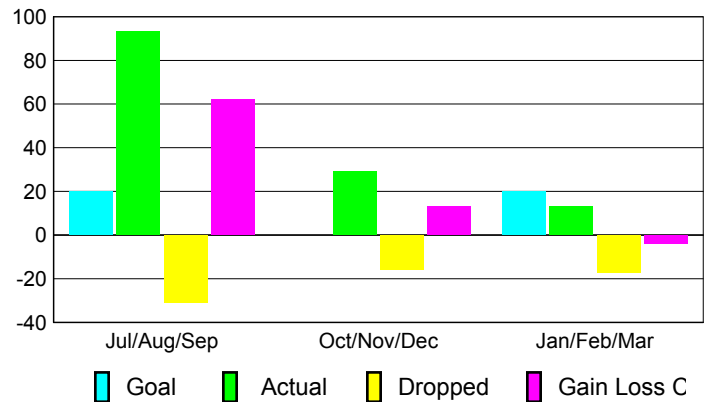

Membership Results 2009-2010

Goal, New, Dropped, Gain/Loss

Comparison of Membership Gain/Loss

Current Year Compared to the Previous Year