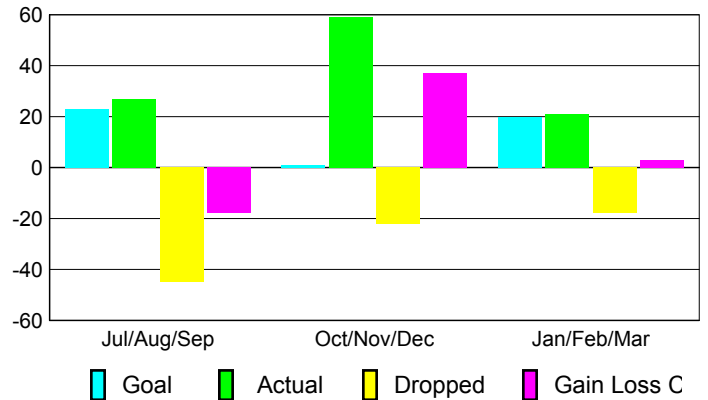

Membership Results 2009-2010

Goal, New, Dropped, Gain/Loss

Comparison of Membership Gain/Loss

Current Year Compared to the Previous Year